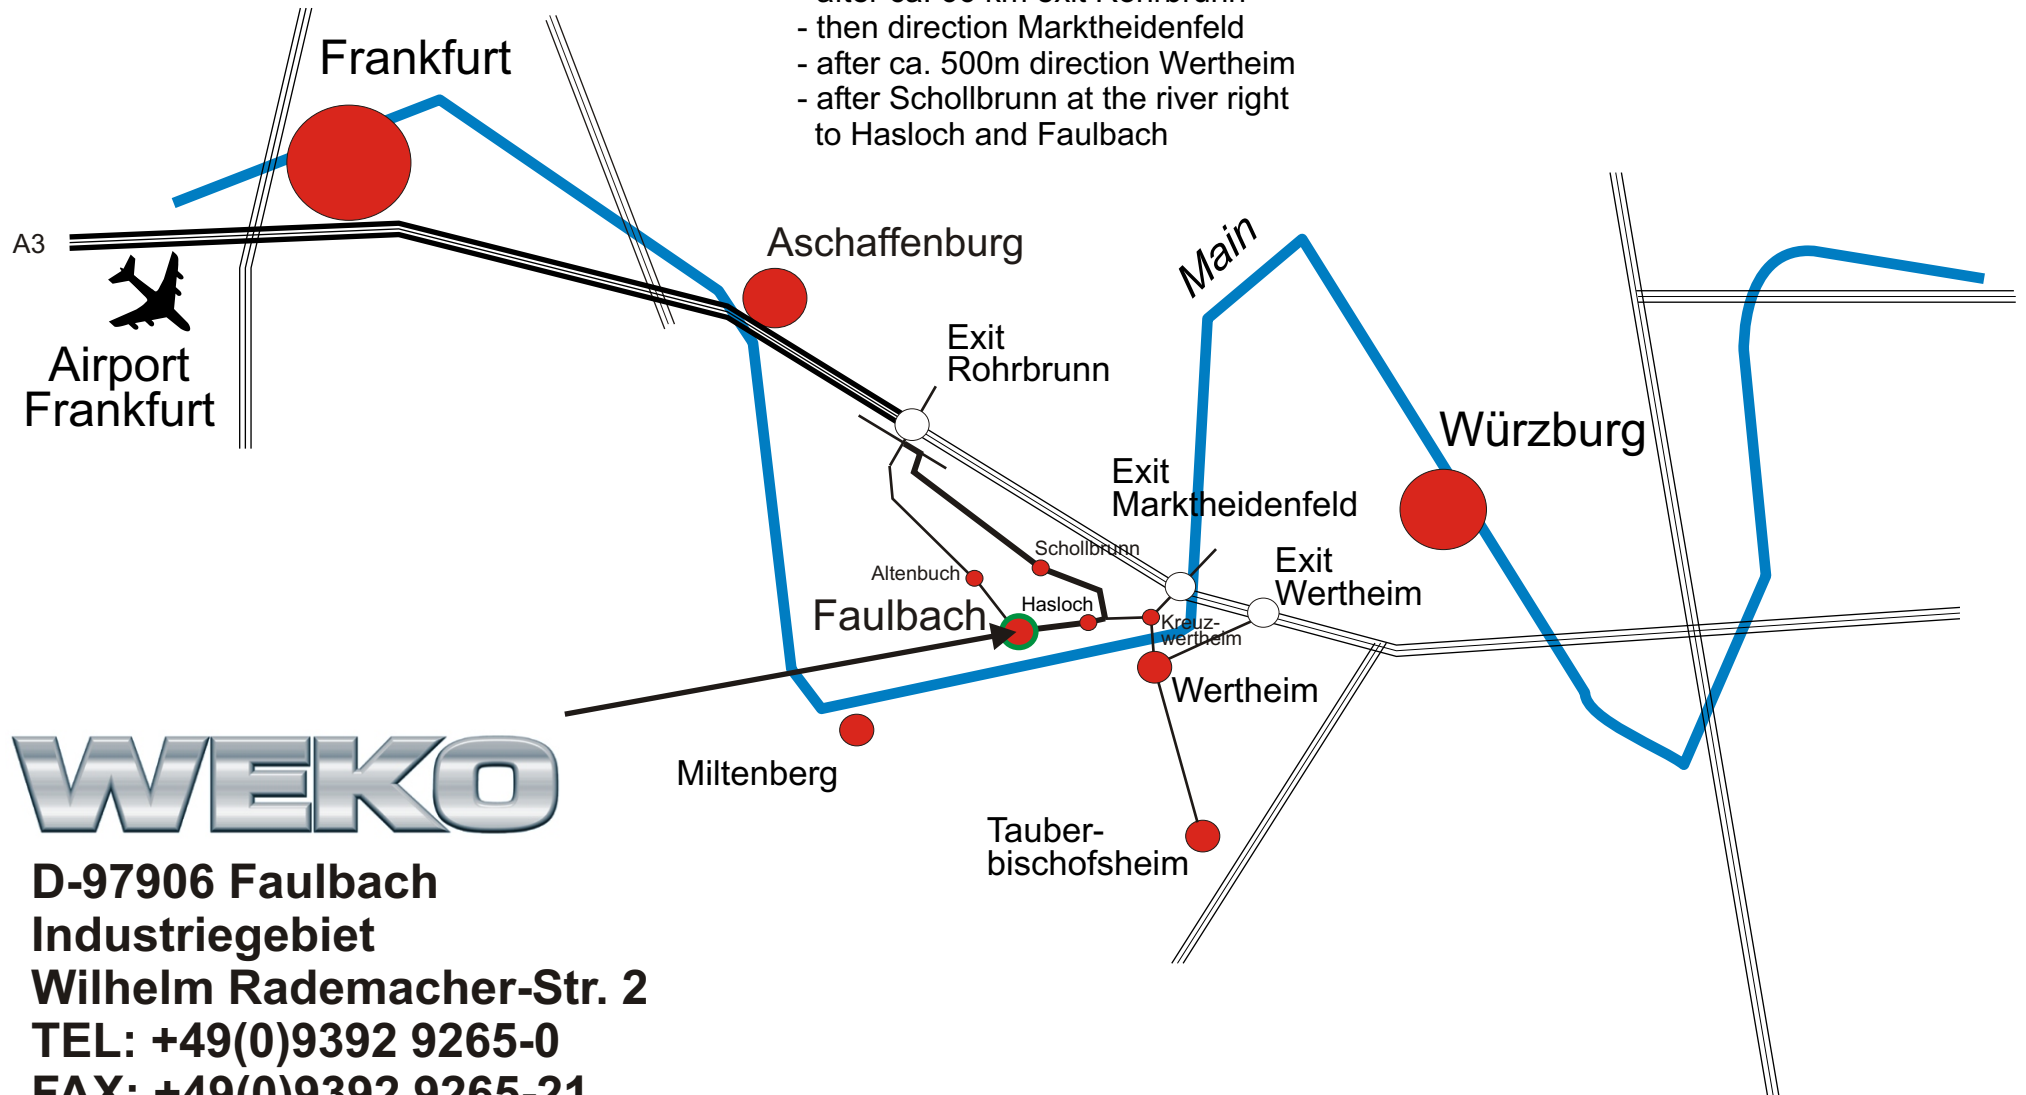

From Airport Frankfurt:

- Highway A3 direction München
- after ca. 66 km exit Rohrbrunn
- then direction Marktheidenfeld
- after ca. 500m direction Wertheim
- after Schollbrunn at the river right to Hasloch and Faulbach

WEKO

D-97906 Faulbach
Industriegebiet
Wilhelm Rademacher-Str. 2
TEL: +49(0)9392 9265-0
FAX: +49(0)9392 9265-21